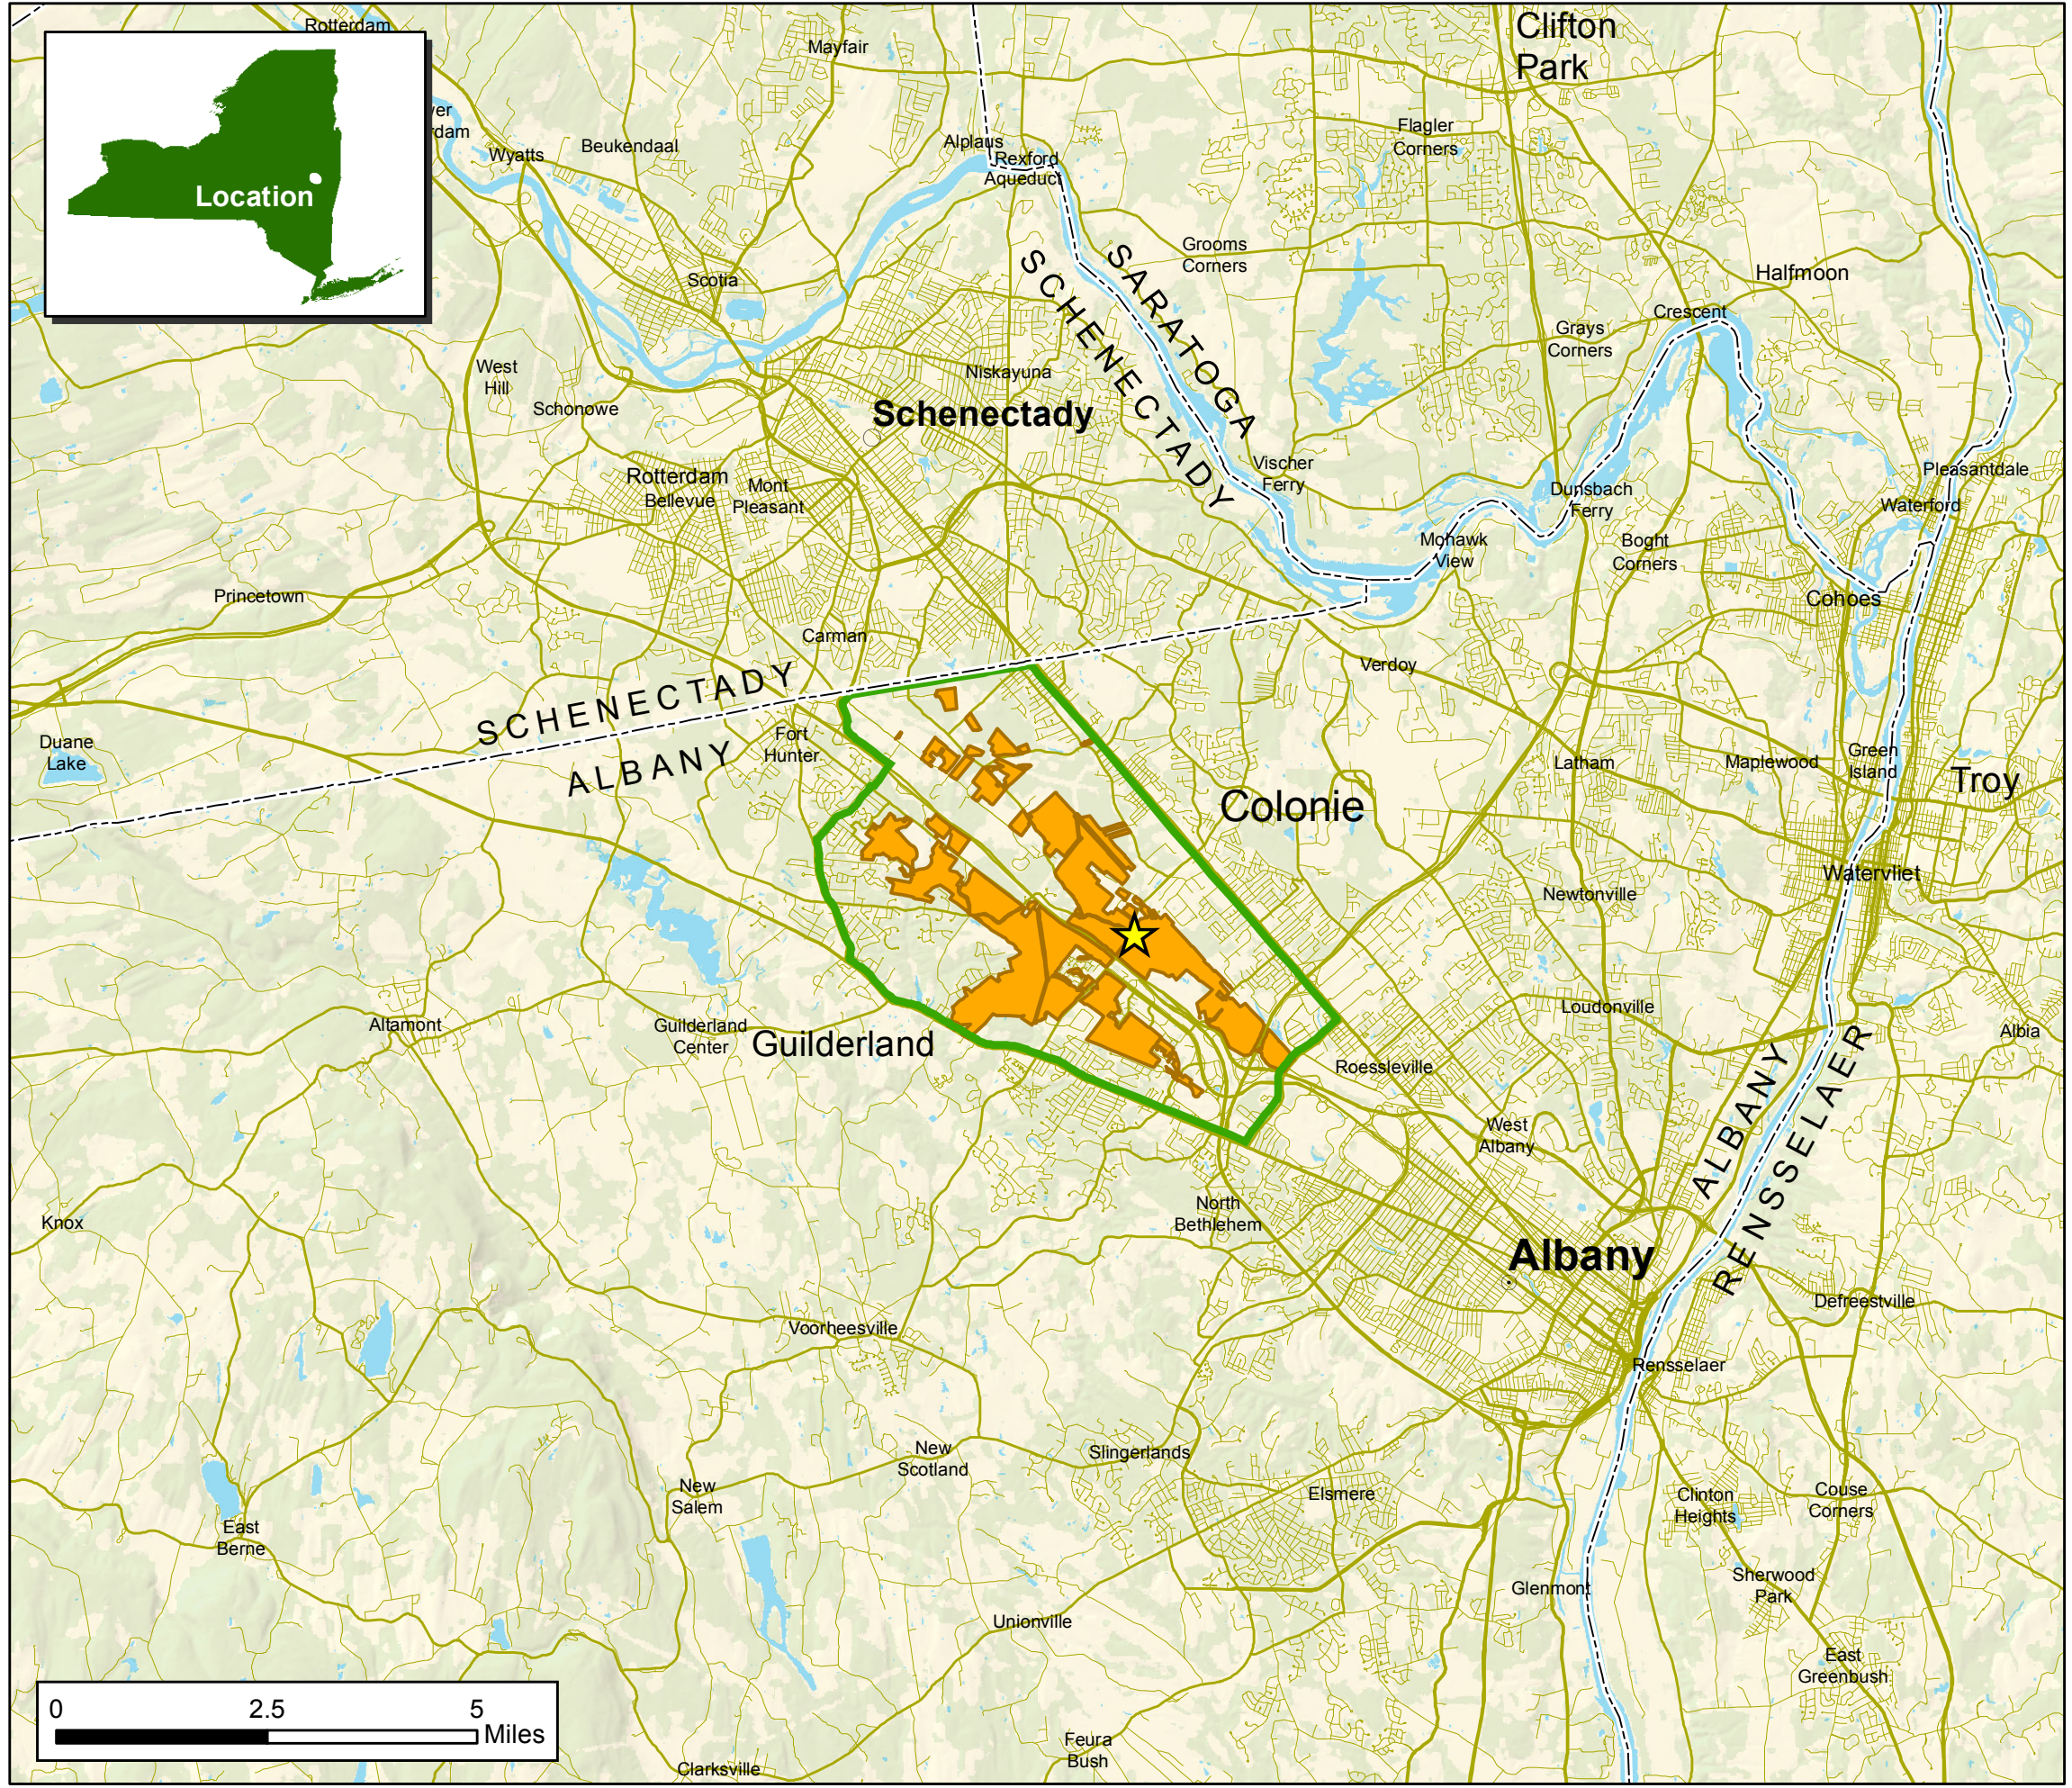

# Management Plan For The Albany Pine Bush Preserve

**Preserve Boundary**

**Albany Pine Bush Study Area**

**Discovery Center**

**Sources:**

NYS Streets - 2008, New York State Office of Cyber Security & Critical Infrastructure Coordination.  
Tree Canopy Cover - 2001, USGS

Prepared By:

March 2017

**Figure 1:  
Regional Location**